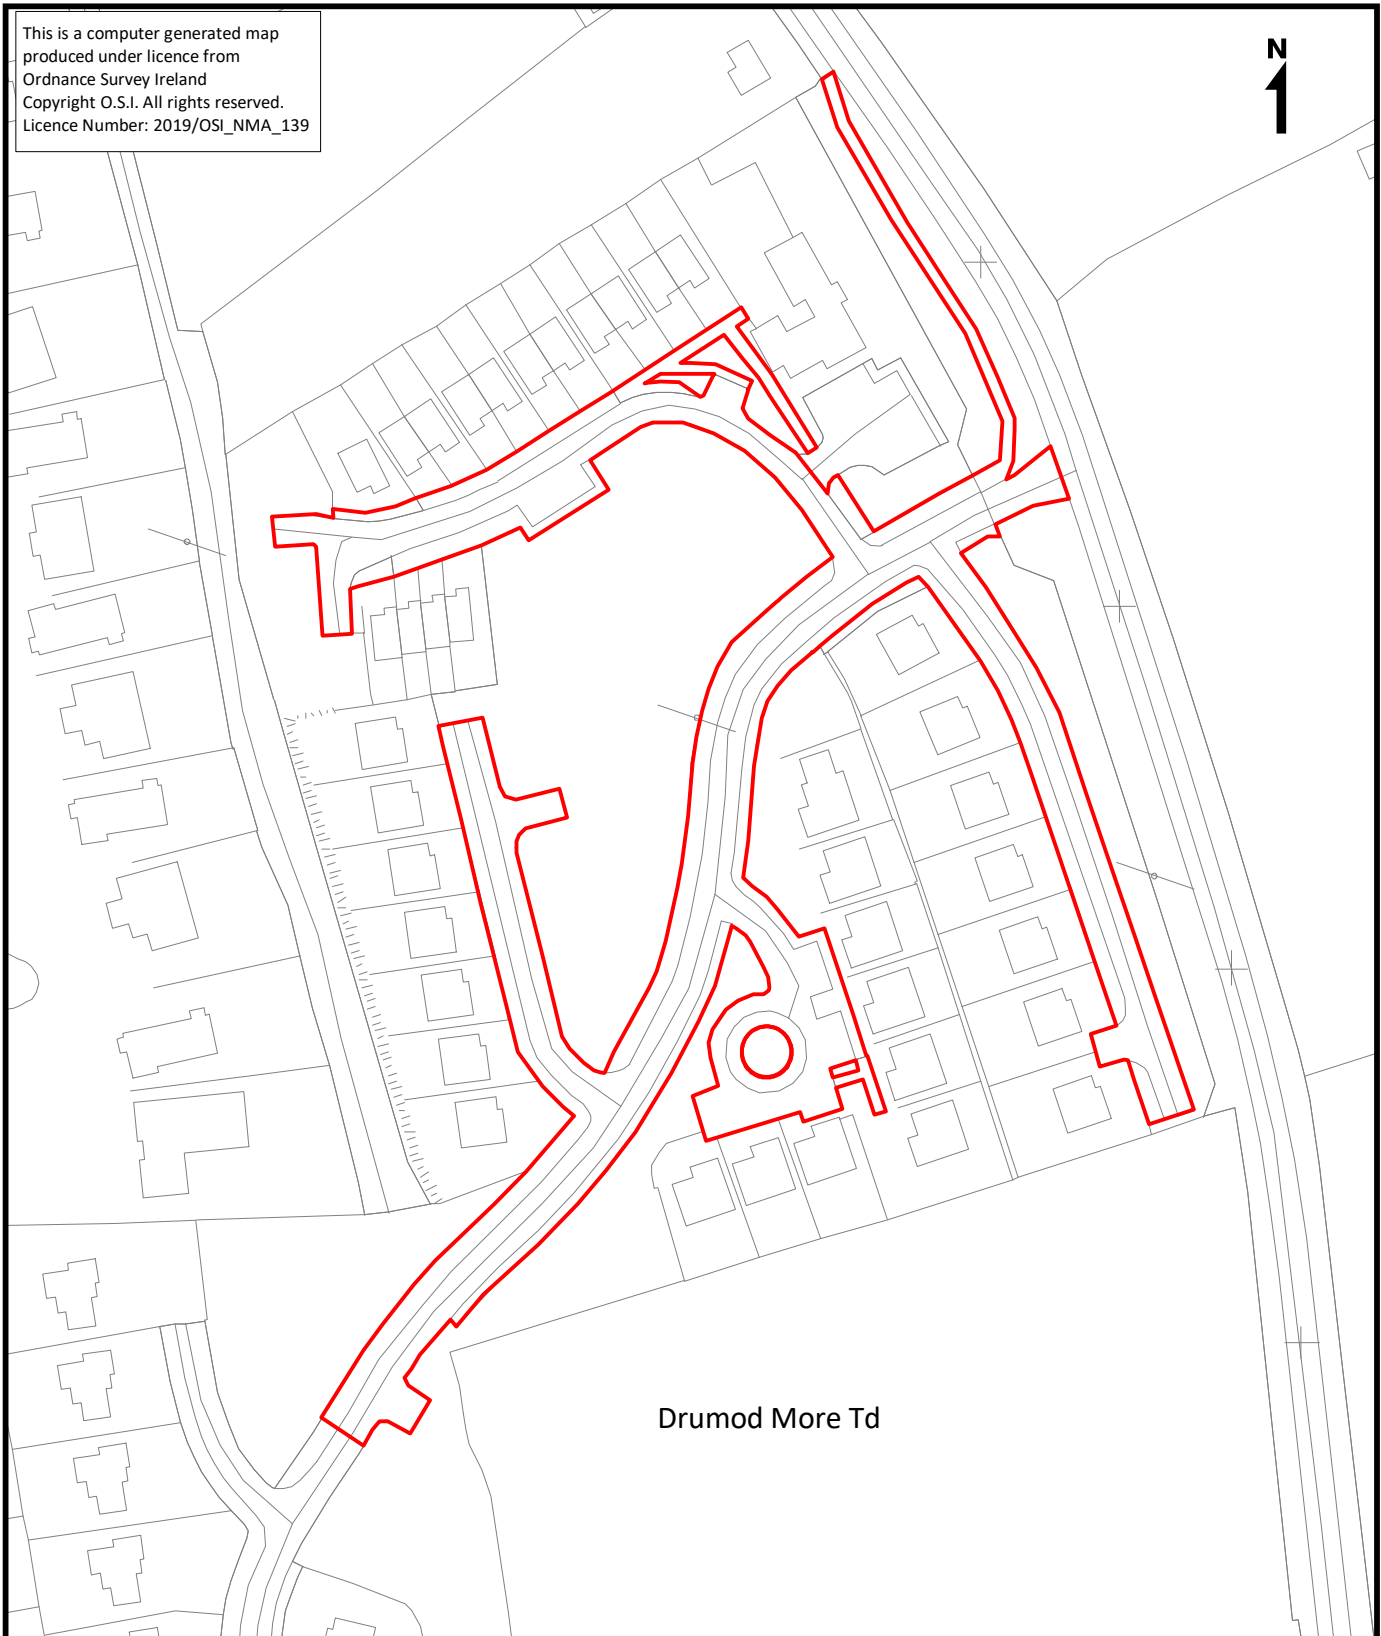

This is a computer generated map produced under licence from Ordnance Survey Ireland Copyright O.S.I. All rights reserved. Licence Number: 2019/OSI\_NMA\_139

**Notes:**

Road off Local Road L-1601-1 serving Shannon Haven Estate in the townland of Drumod More Td. for a distance of 659metres.

**Planning and Development Acts, 2000-2019  
Section 180  
&  
Roads Act, 1993  
Section 11**

**Comhairle Chontae Liatroma  
Aras an Chontae,  
Cora Droma Ruisc,  
Chontae Liatroma.**

**Leitrim County Council,  
Aras an Chontae,  
Carrick on Shannon,  
Co Leitrim.**

**Economic Development, Planning and Infrastructural Services  
Director of Services Mr Joseph Gilhooly**

Drawing Number:

**TIC.120/001**

Date: 13 July 2020

Scale: 1 : 1,500 (at A4)

Prepared By: MD