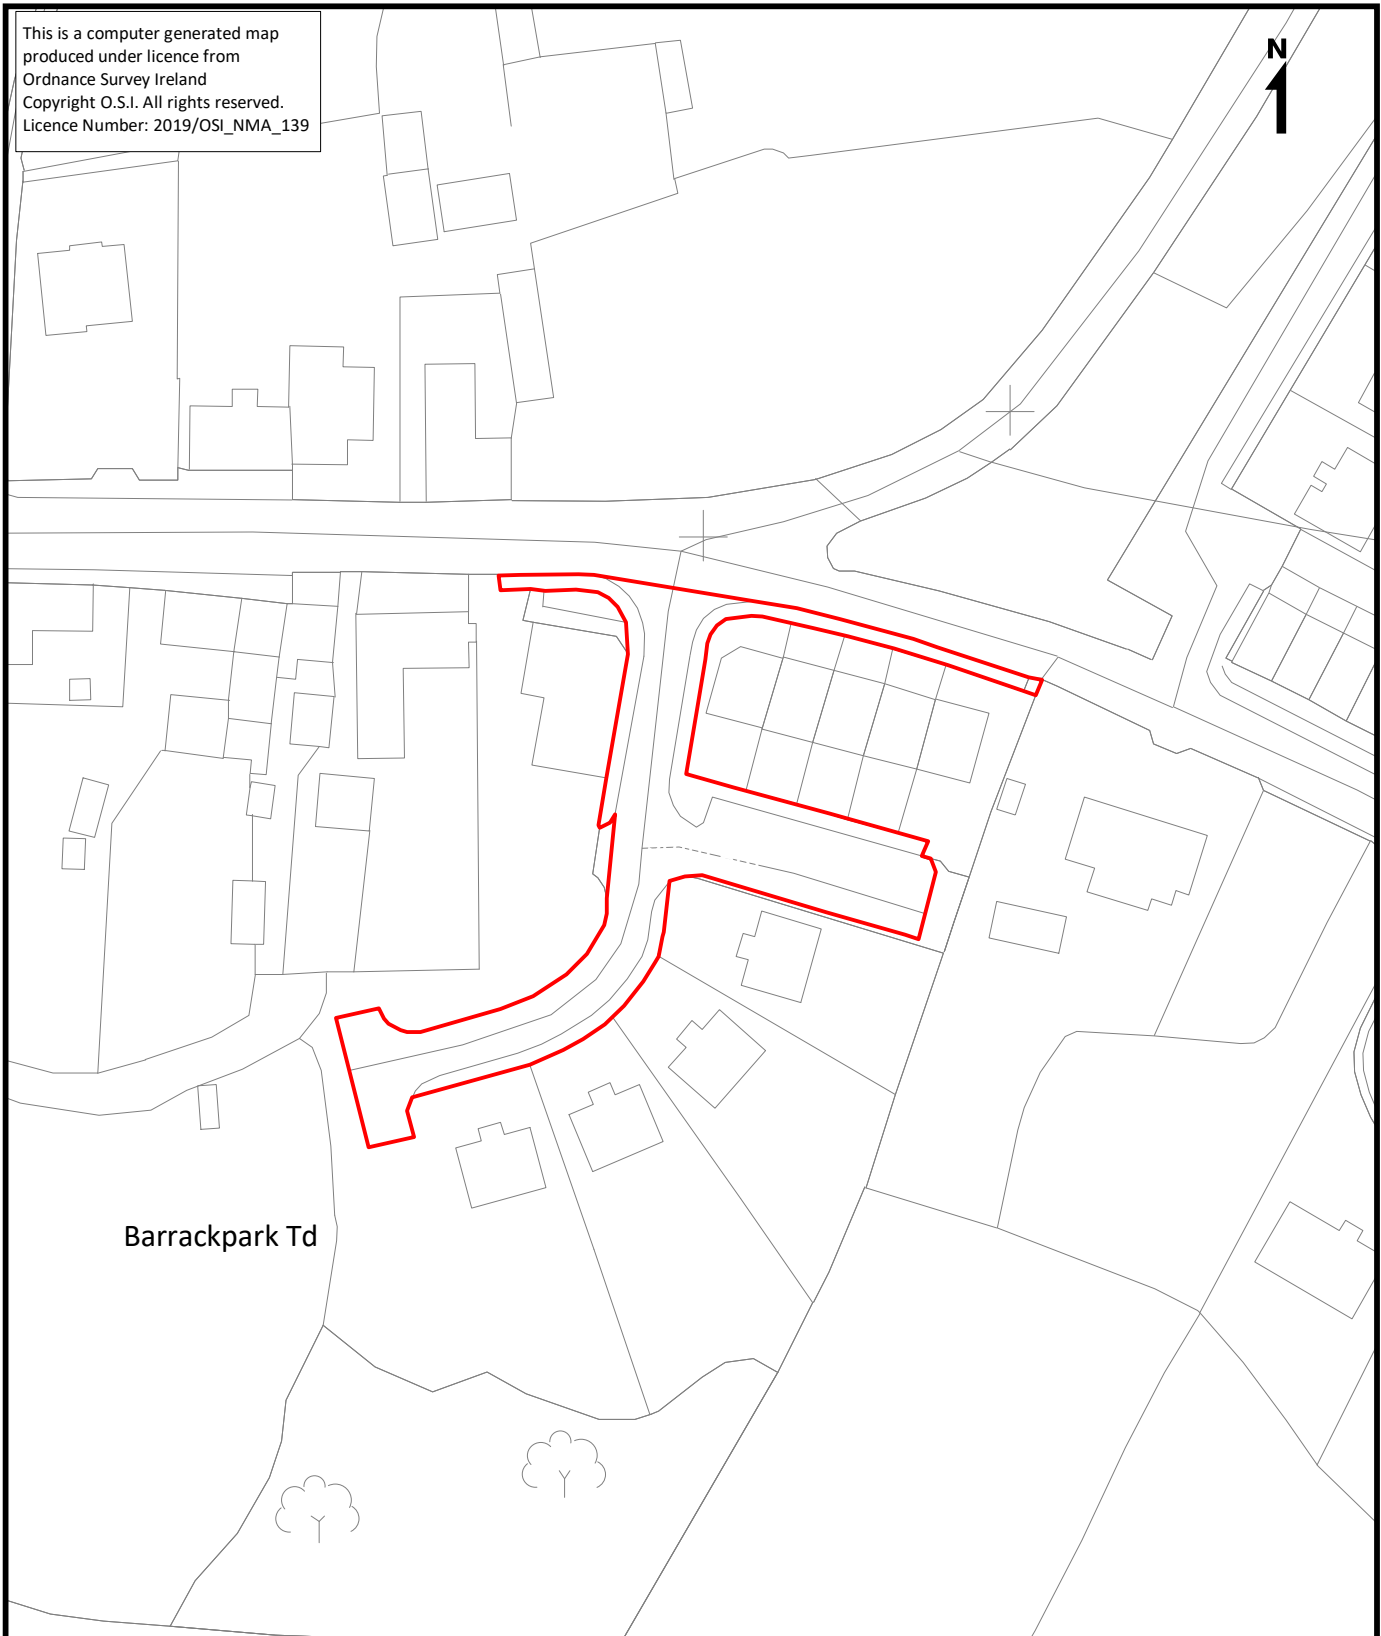

This is a computer generated map produced under licence from Ordnance Survey Ireland Copyright O.S.I. All rights reserved. Licence Number: 2019/OSI_NMA_139

Notes:

Road off Local Road LP-2136-0 serving Sruth Ard Housing Estate in the townland of Barrackpark Td. for a distance of 88metres.

**Planning and Development Acts, 2000-2019
Section 180
&
Roads Act, 1993
Section 11**

**Comhairle Chontae Liatroma
Aras an Chontae,
Cora Droma Ruisc,
Chontae Liatroma.**

**Leitrim County Council,
Aras an Chontae,
Carrick on Shannon,
Co Leitrim.**

**Economic Development, Planning and Infrastructural Services
Director of Services Mr Joseph Gilhooly**

Drawing Number:

TIC.119/001

Date: 13 July 2020

Scale: 1 : 1,000 (at A4)

Prepared By: MD