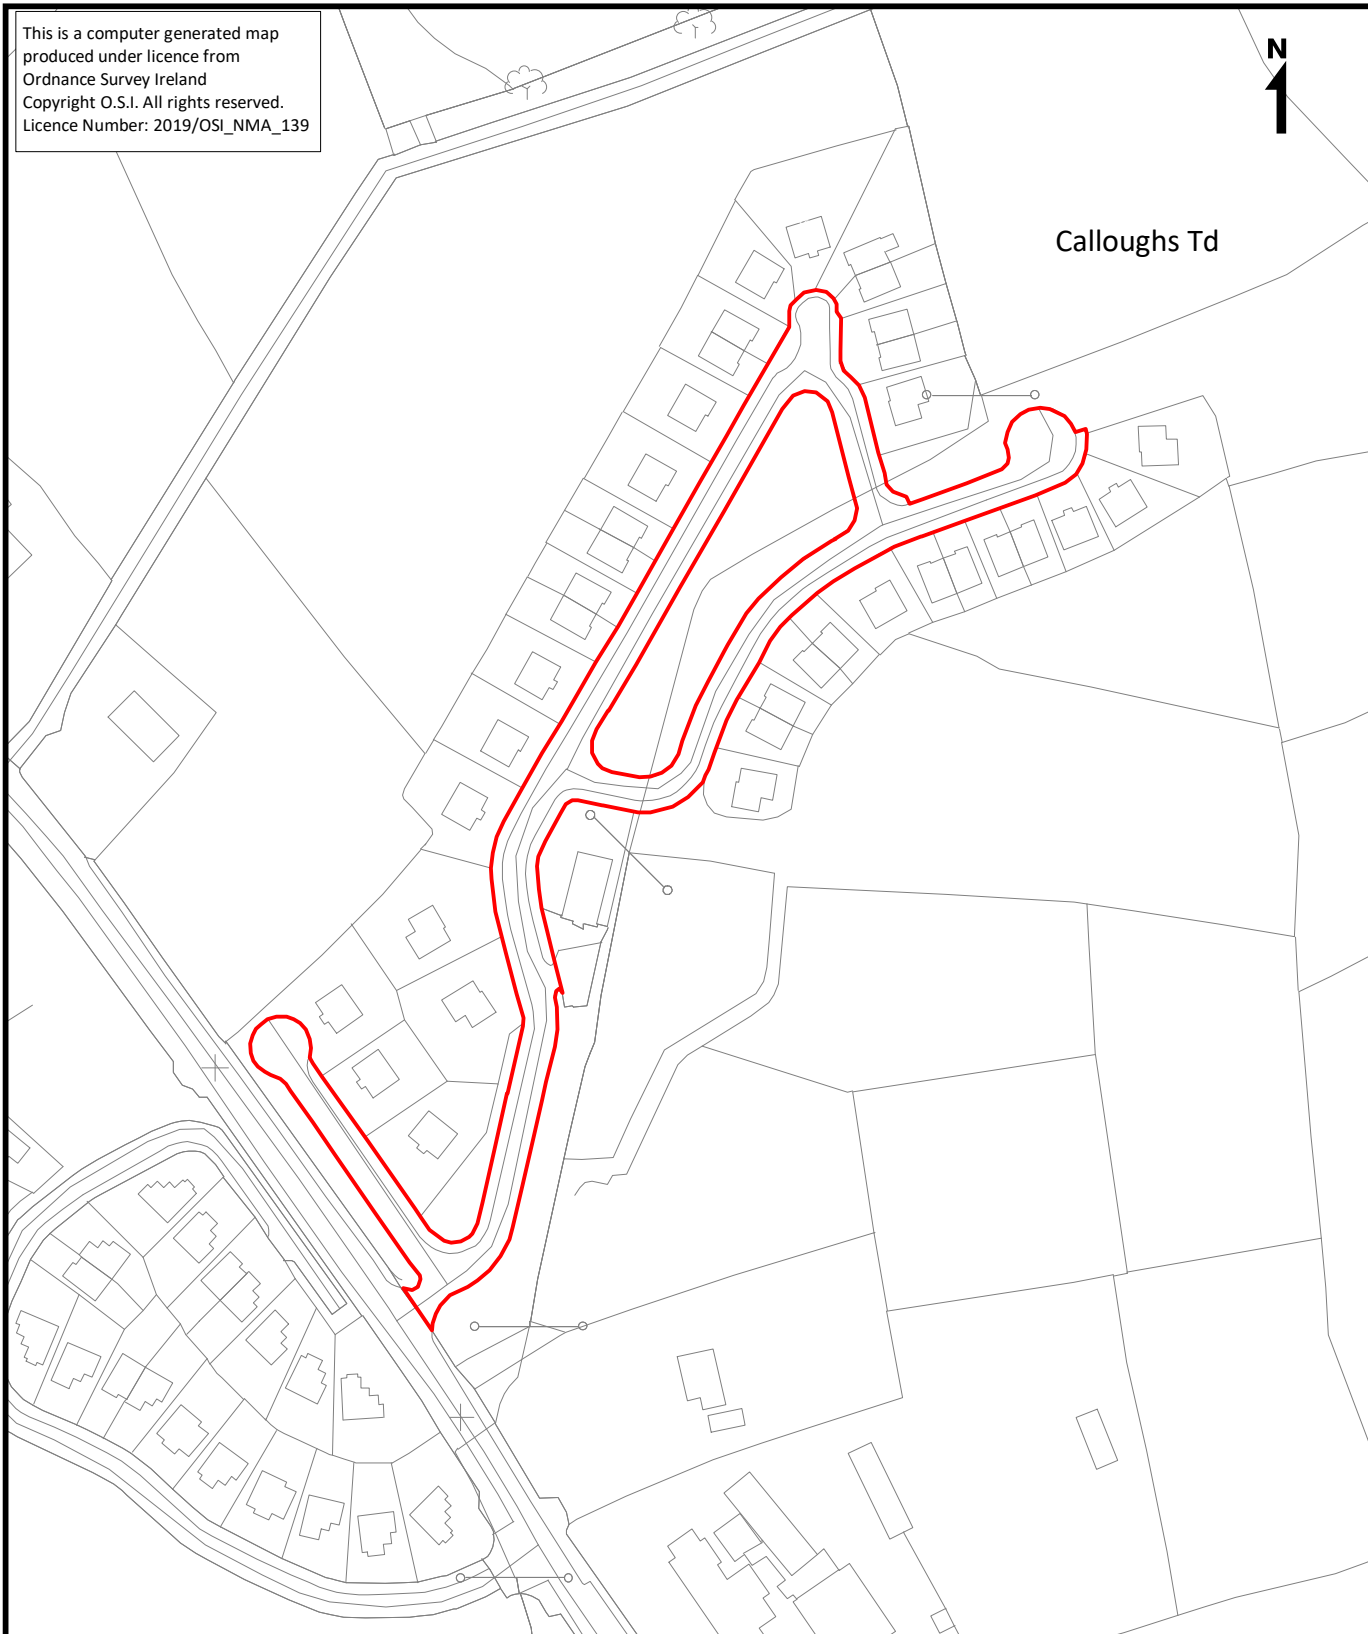

This is a computer generated map produced under licence from Ordnance Survey Ireland Copyright O.S.I. All rights reserved. Licence Number: 2019/OSI_NMA_139

Calloughs Td

Notes:

Road off Regional Road R-201-49 serving Cluain Álainn Housing Estate in the townland of Calloughs Td. for a distance of 582metres.

**Planning and Development Acts, 2000-2019
Section 180
&
Roads Act, 1993
Section 11**

**Comhairle Chontae Liatroma
Aras an Chontae,
Cora Droma Ruisc,
Chontae Liatroma.**

**Leitrim County Council,
Aras an Chontae,
Carrick on Shannon,
Co Leitrim.**

**Economic Development, Planning and Infrastructural Services
Director of Services Mr Joseph Gilhooly**

Drawing Number:

TIC.118/001

Date: 10 July 2020

Scale: 1 : 2,000 (at A4)

Prepared By: MD