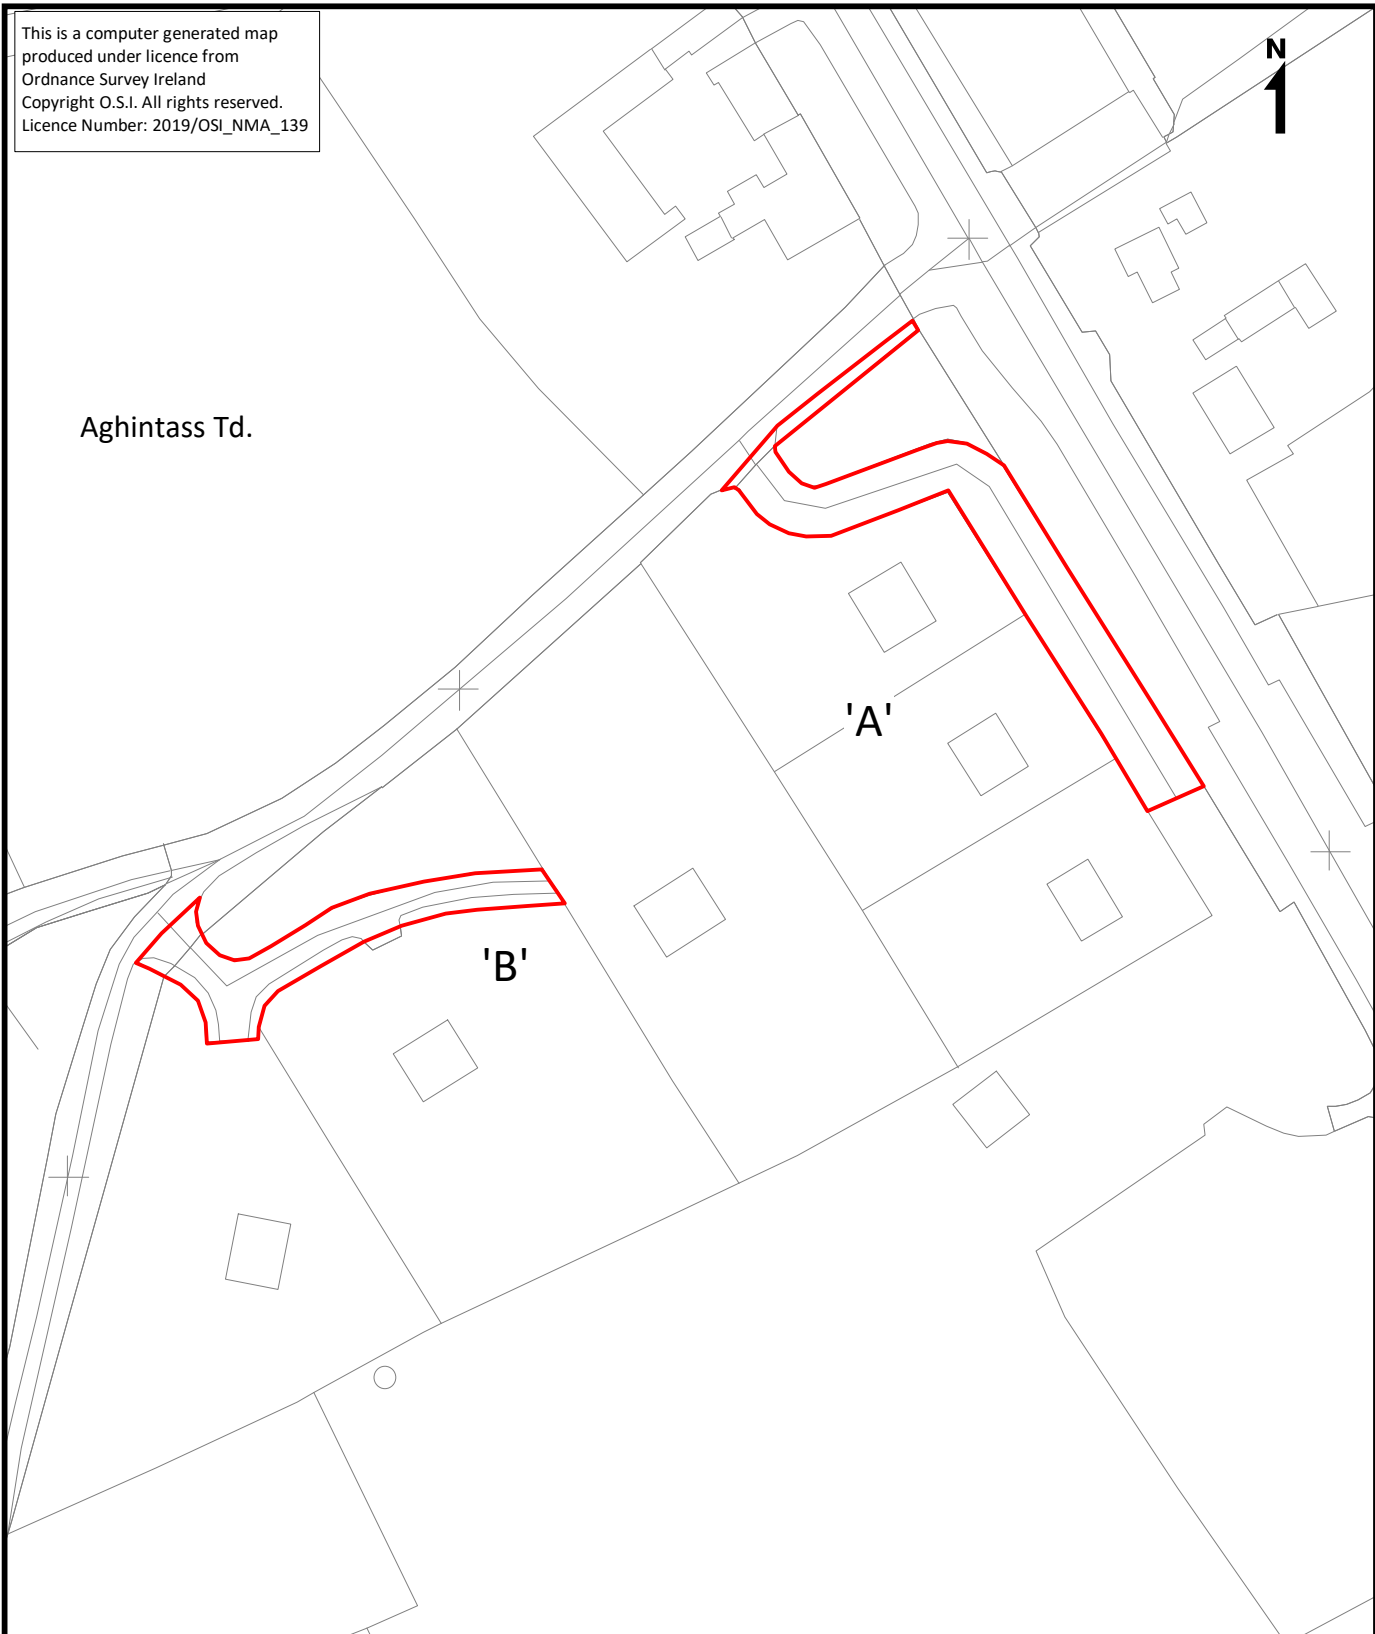

This is a computer generated map produced under licence from Ordnance Survey Ireland Copyright O.S.I. All rights reserved. Licence Number: 2019/OSI_NMA_139

Aghintass Td.

Notes:

'A' - Road off Local Road LP-3467-0 serving The Village Housing Estate in the townland of Aghintass Td. for a distance of 106metres.

'B' - Road off Local Road LP-3467-0 serving The Village Housing Estate in the townland of Aghintass Td. for a distance of 70metres.

**Planning and Development Acts, 2000-2019
Section 180
&
Roads Act, 1993
Section 11**

Drawing Number:

TIC.117/001

Date: 10 July 2020

Scale: 1 : 1,250 (at A4)

Prepared By: MD