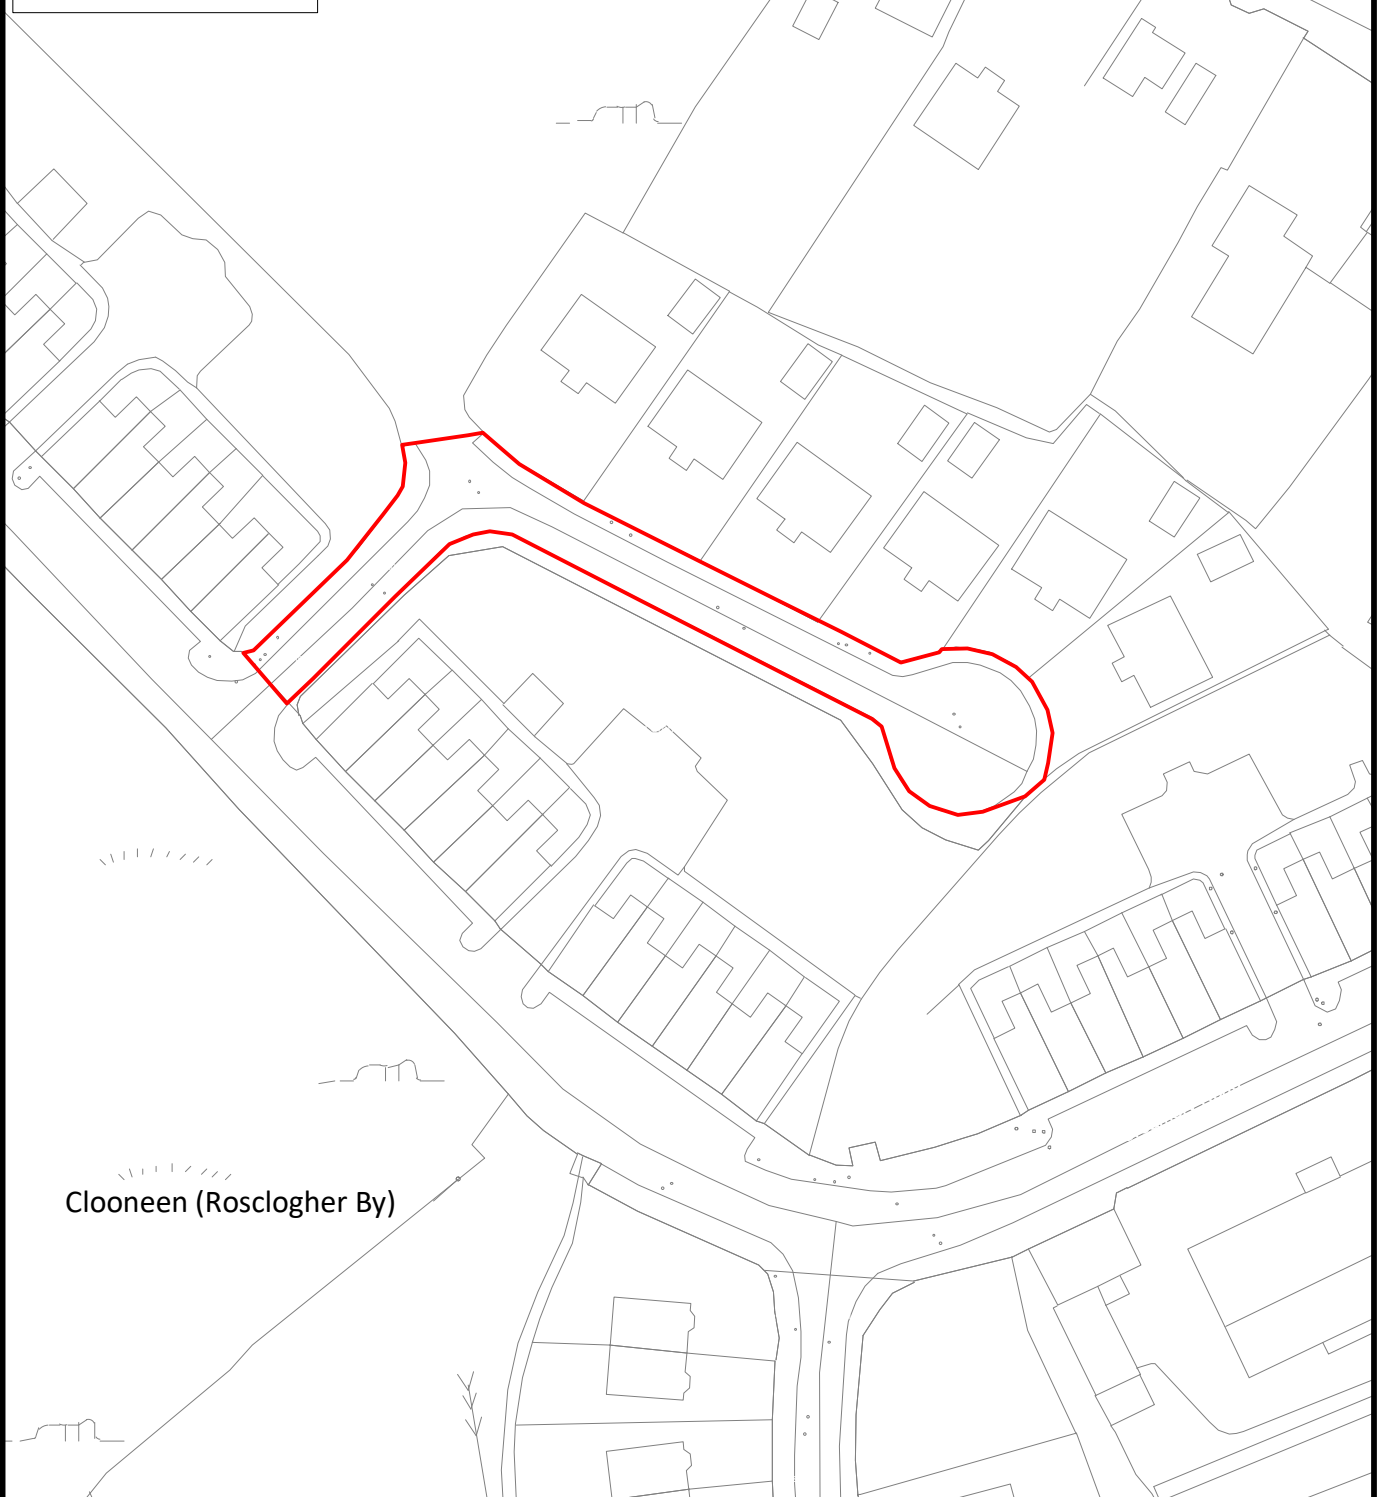

This is a computer generated map produced under licence from Ordnance Survey Ireland Copyright O.S.I. All rights reserved. Licence Number: 2019/OSI_NMA_139

Clooneen (Rosclougher By)

Notes:

Road off Regional Road R-280-50 serving The Old Orchard Housing Estate in the townland of Clooneen (Rosclougher By) for a distance of 122metres.

Planning and Development Acts, 2000-2019
Section 180
&
Roads Act, 1993
Section 11

Comhairle Chontae Liatroma
Aras an Chontae,
Cora Droma Ruisc,
Chontae Liatroma.

Leitrim County Council,
Aras an Chontae,
Carrick on Shannon,
Co Leitrim.

Economic Development, Planning and Infrastructural Services
Director of Services Mr Joseph Gilhooly

Drawing Number:

TIC.109/001

Date: 10 July 2020
Scale: 1 : 1,000 (at A4)
Prepared By: MD