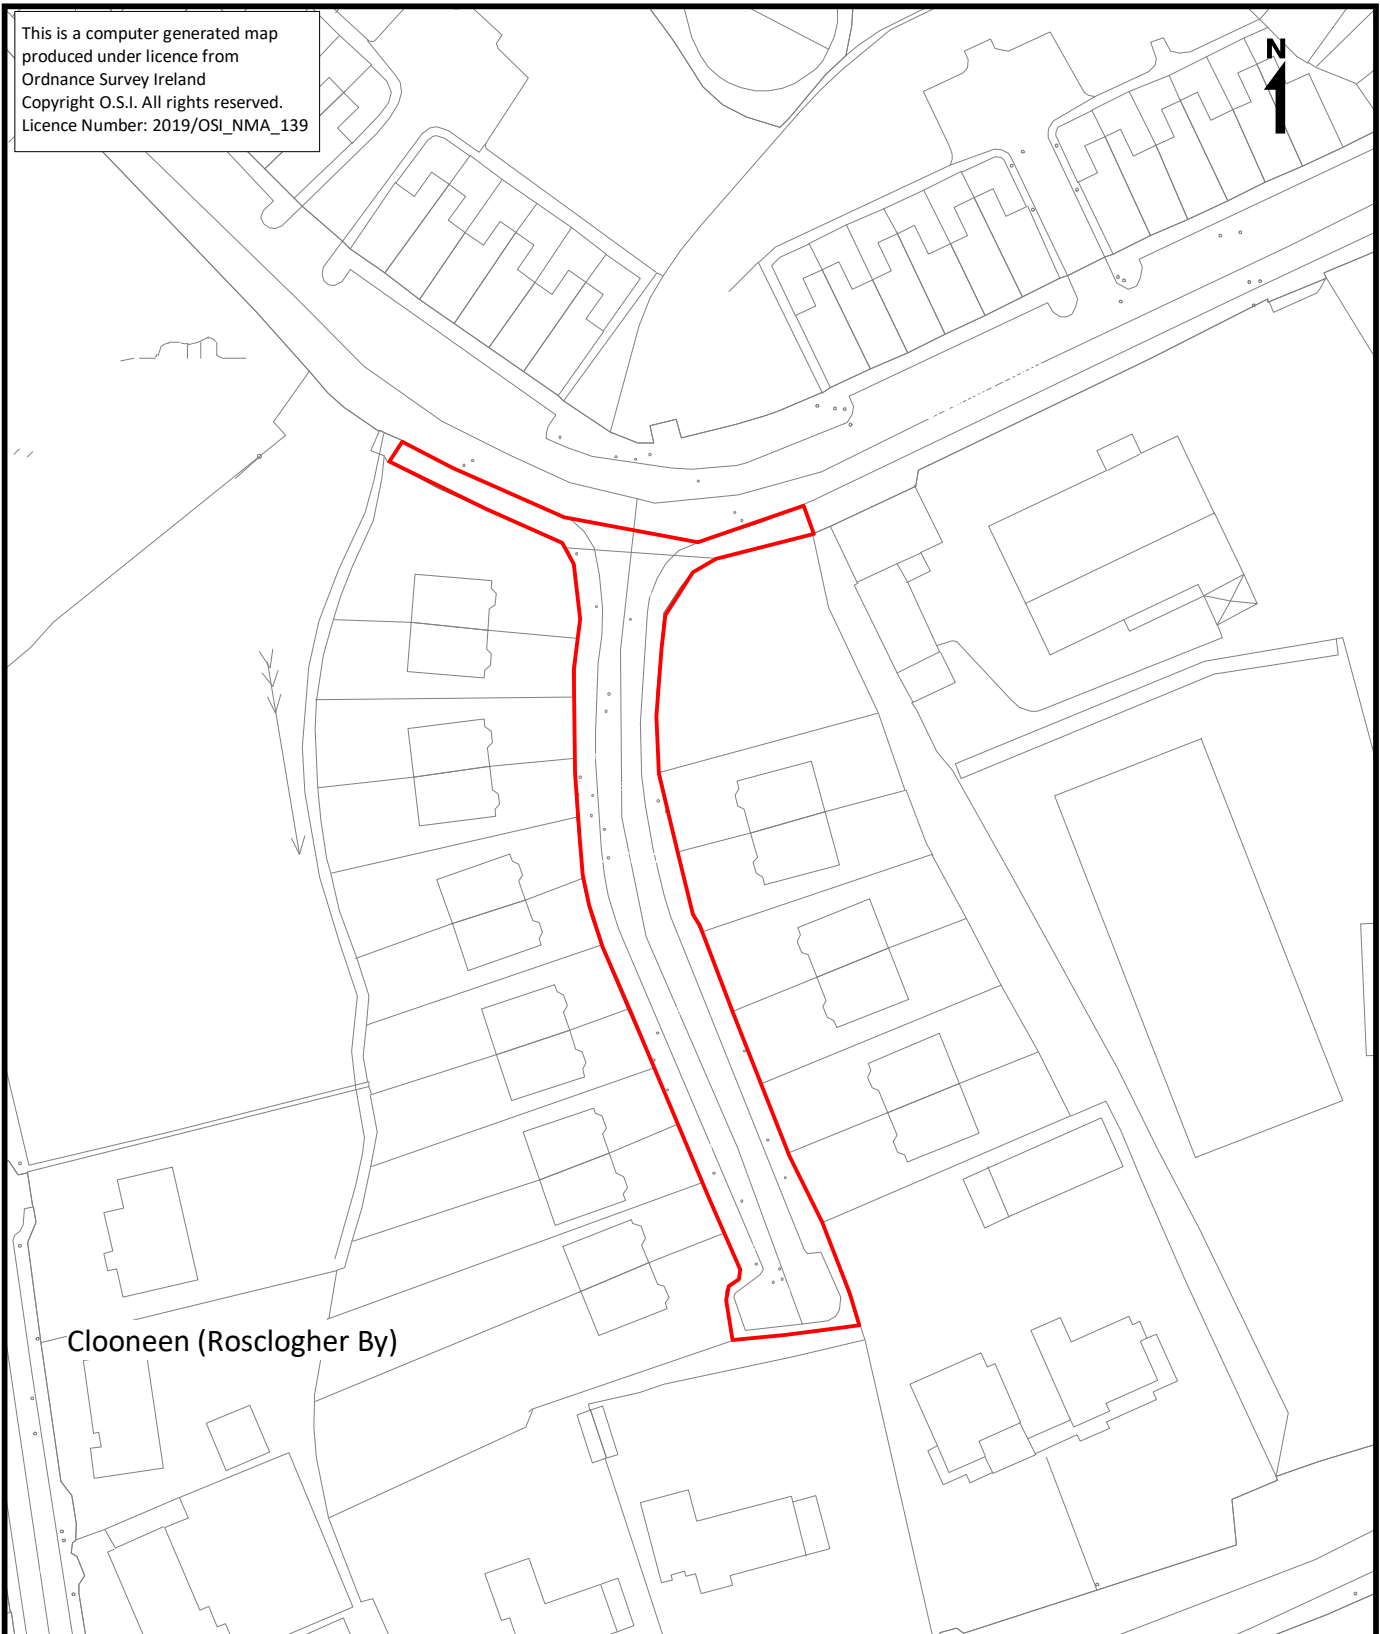

This is a computer generated map produced under licence from Ordnance Survey Ireland Copyright O.S.I. All rights reserved. Licence Number: 2019/OSI_NMA_139

Clooneen (Rosclagher By)

Notes:

Road off Regional Road R-280-50 serving Larkfield Manor Housing Estate in the townland of Clooneen (Rosclagher By) for a distance of 107metres.

Planning and Development Acts, 2000-2019
Section 180
&
Roads Act, 1993
Section 11

Comhairle Chontae Liatroma
Aras an Chontae,
Cora Droma Ruisc,
Chontae Liatroma.

Leitrim County Council,
Aras an Chontae,
Carrick on Shannon,
Co Leitrim.

Economic Development, Planning and Infrastructural Services
Director of Services Mr Joseph Gilhooly

Drawing Number:

TIC.108/001

Date: 10 July 2020

Scale: 1 : 1,000 (at A4)

Prepared By: MD