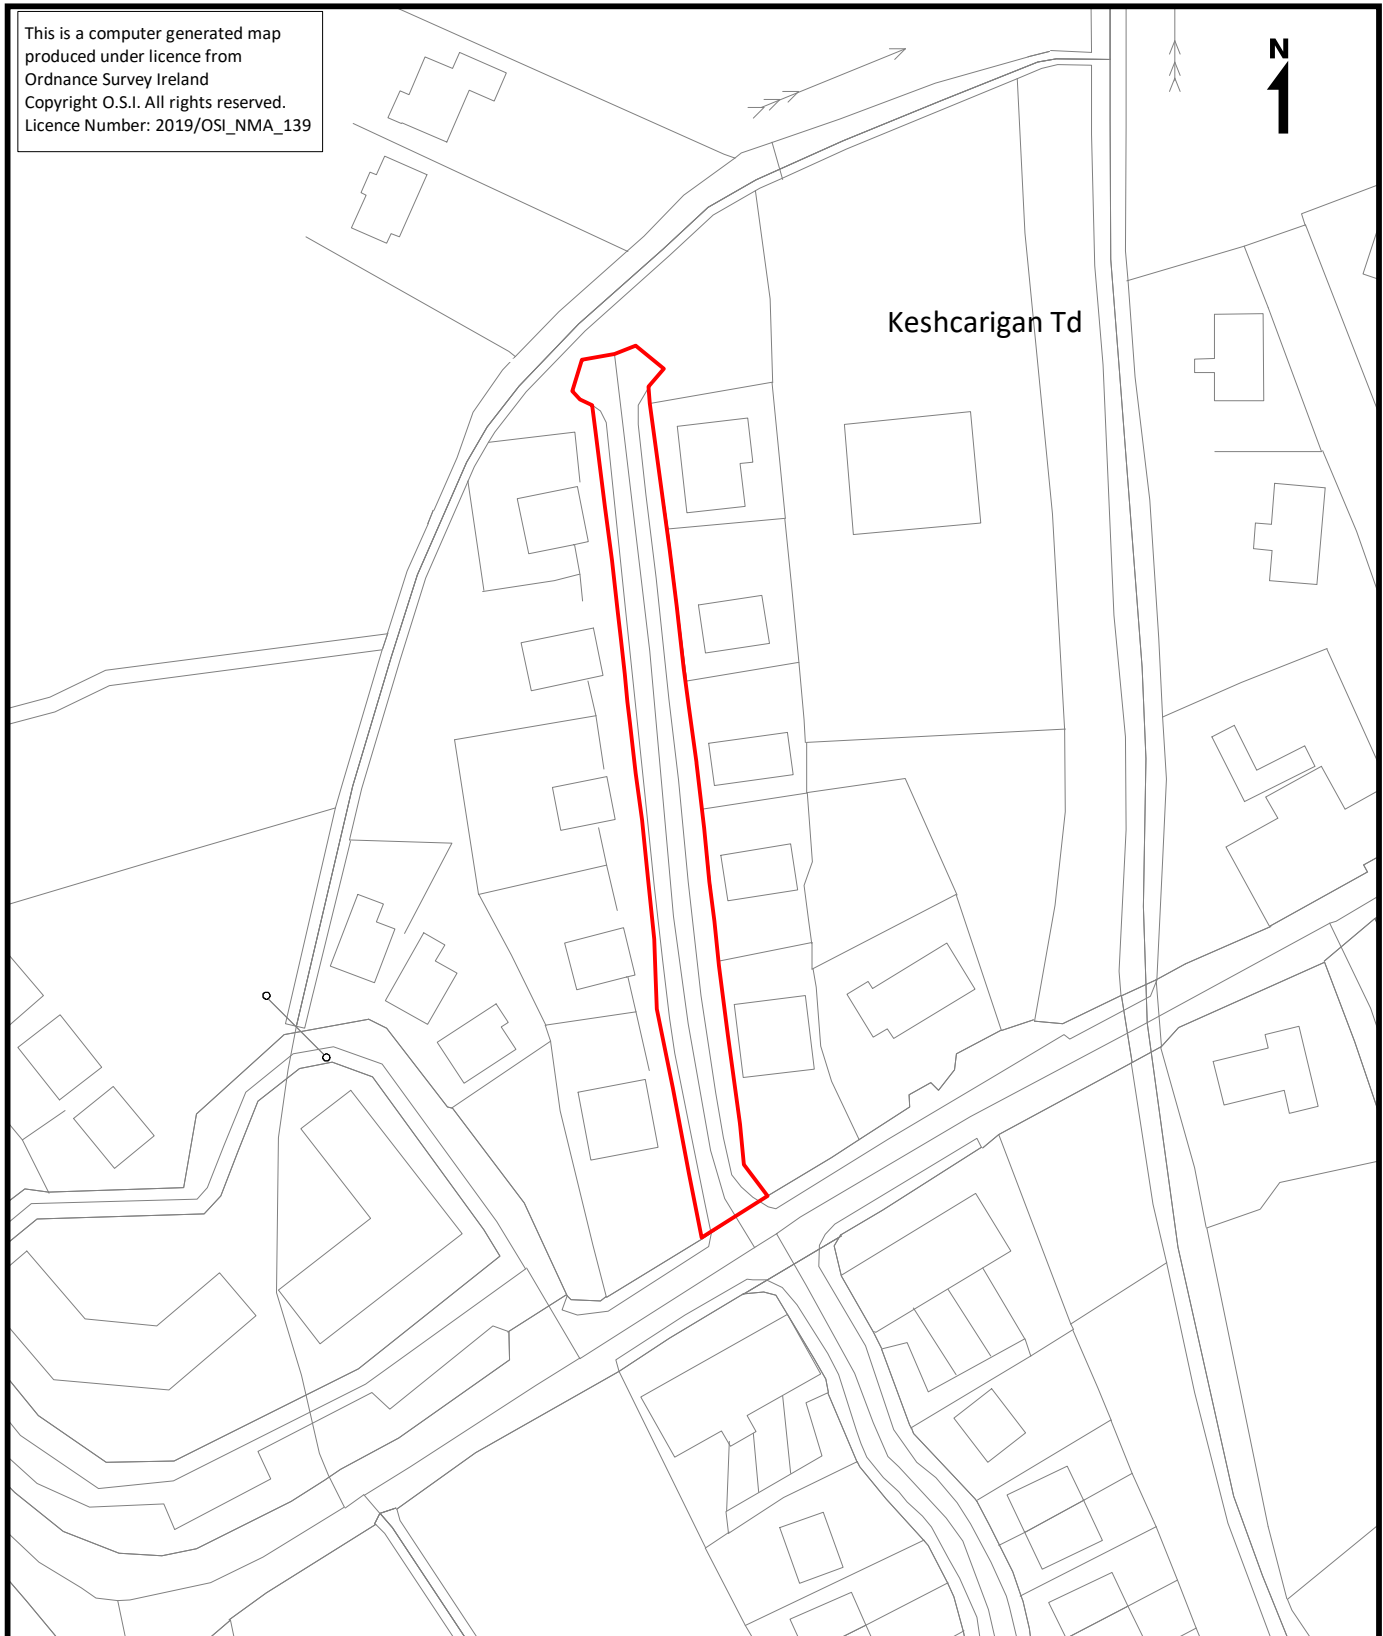

This is a computer generated map produced under licence from Ordnance Survey Ireland Copyright O.S.I. All rights reserved. Licence Number: 2019/OSI_NMA_139

Notes:

Road off Regional Road R-209-11 serving Beal na Leica Housing Estate in the townland of Keshcarrigan Td. for a distance of 144metres

**Planning and Development Acts, 2000-2019
Section 180
&
Roads Act, 1993
Section 11**

**Comhairle Chontae Liatroma
Aras an Chontae,
Cora Droma Ruisc,
Chontae Liatroma.**

**Leitrim County Council,
Aras an Chontae,
Carrick on Shannon,
Co Leitrim.**

**Economic Development, Planning and Infrastructural Services
Director of Services Mr Joseph Gilhooly**

Drawing Number:

TIC.105/001

Date: 10 July 2020

Scale: 1 : 1,250 (at A4)

Prepared By: MD