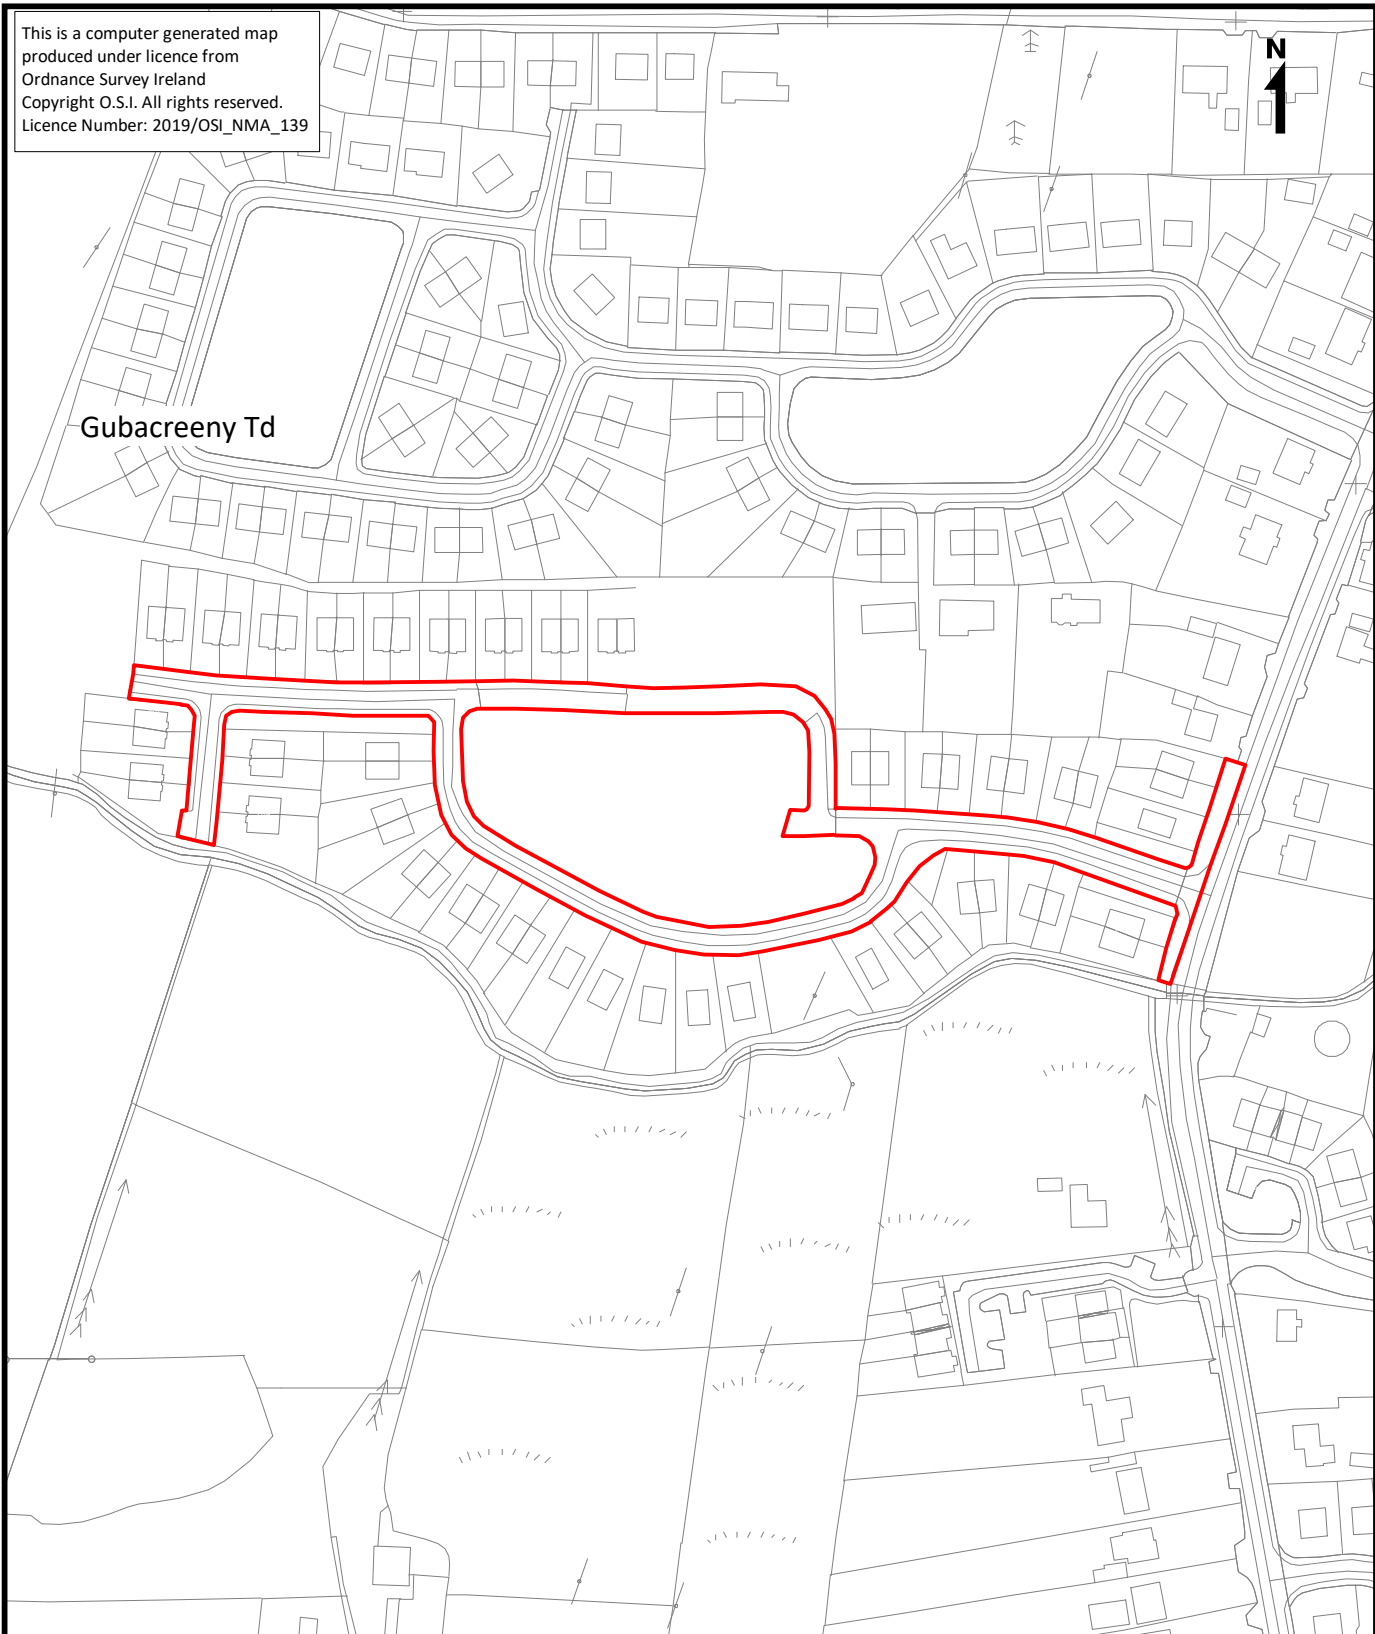

This is a computer generated map produced under licence from Ordnance Survey Ireland Copyright O.S.I. All rights reserved. Licence Number: 2019/OSI_NMA_139

Gubacreevy Td

Notes:

Road off Regional Road R-280-69 serving Oakfield Manor Housing Estate in the townland of Gubacreevy Td. for a distance of 645metres.

Planning and Development Acts, 2000-2019
Section 180
&
Roads Act, 1993
Section 11

Comhairle Chontae Liatroma
Aras an Chontae,
Cora Droma Ruisc,
Chontae Liatroma.

Leitrim County Council,
Aras an Chontae,
Carrick on Shannon,
Co Leitrim.

Economic Development, Planning and Infrastructural Services
Director of Services Mr Joseph Gilhooly

Drawing Number:

TIC.084/001

Date: 10 July 2020
Scale: 1 : 2,500 (at A4)
Prepared By: MD