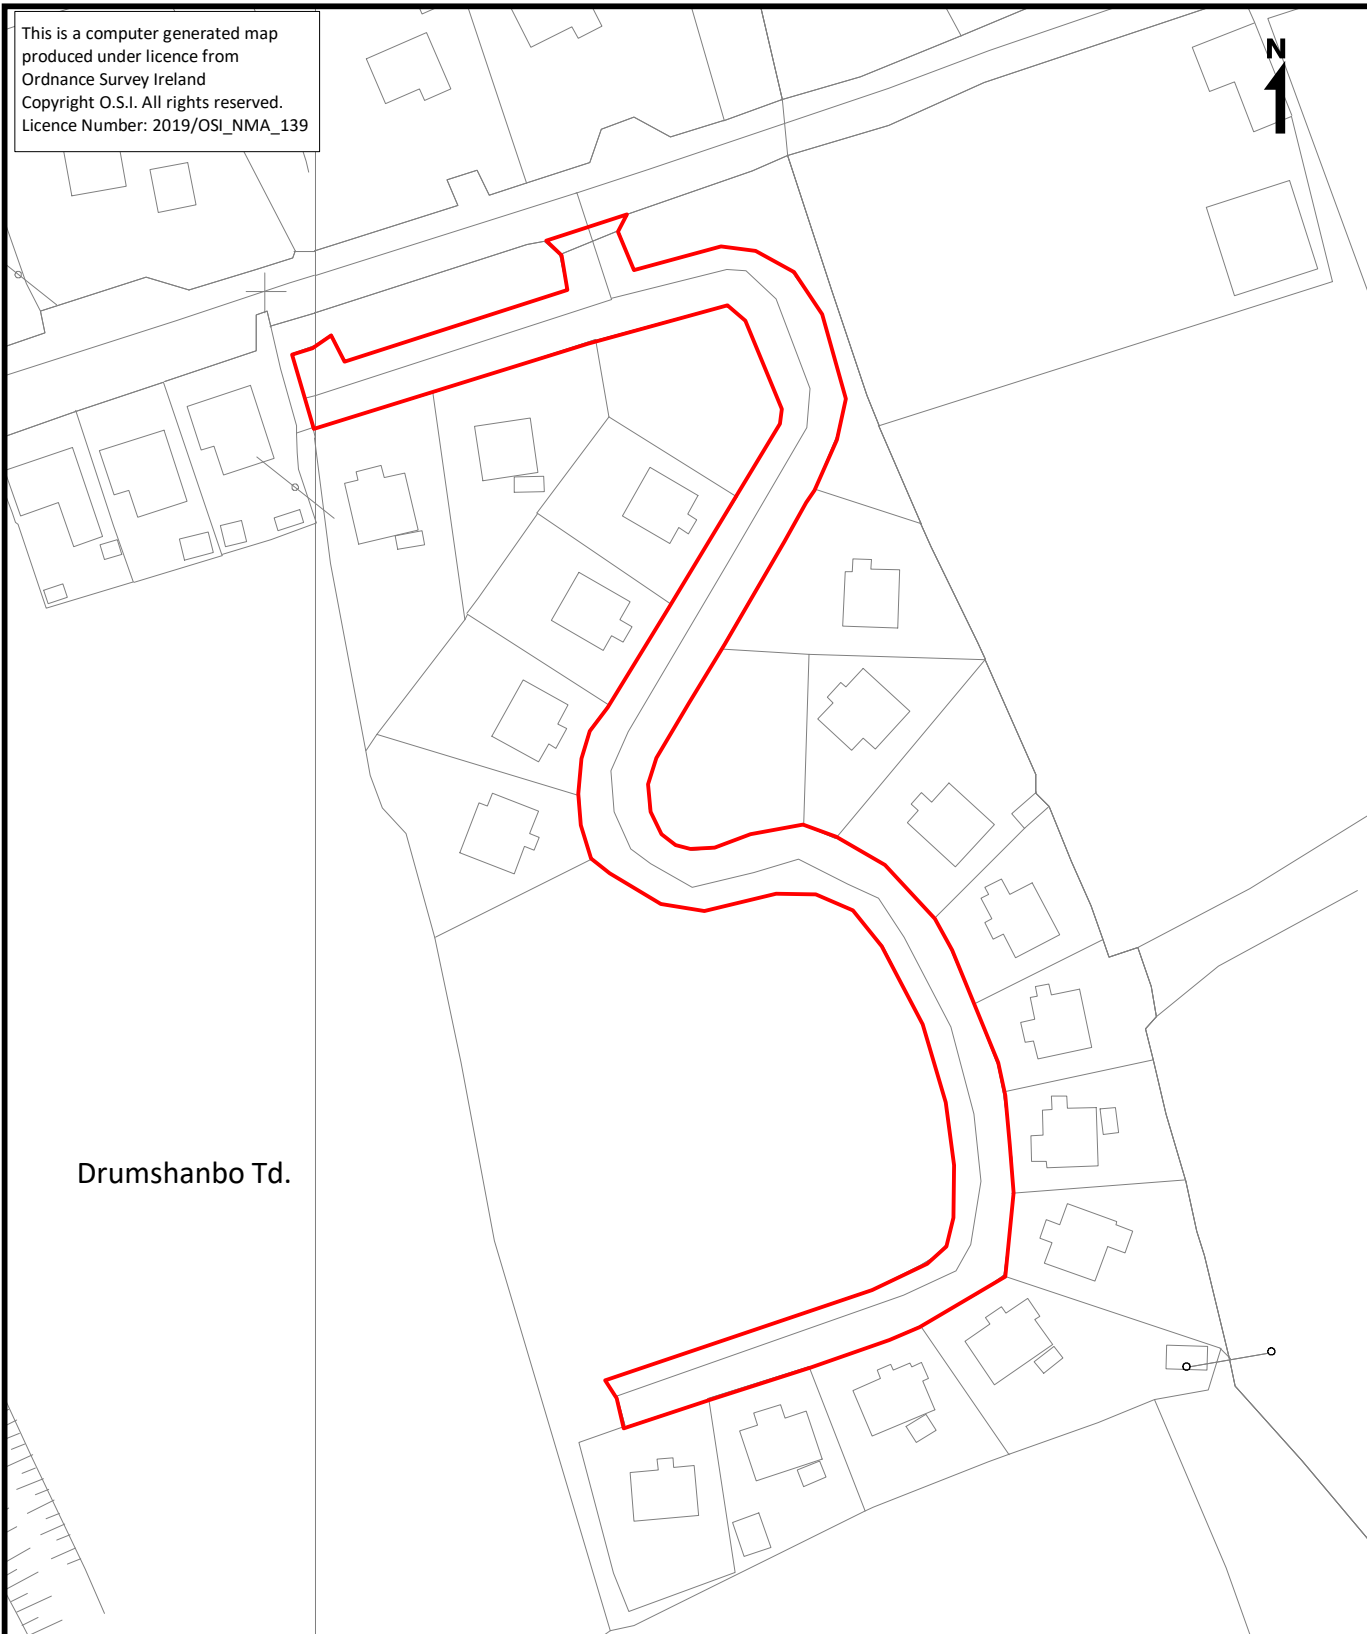

This is a computer generated map produced under licence from Ordnance Survey Ireland Copyright O.S.I. All rights reserved. Licence Number: 2019/OSI_NMA_139

Drumshanbo Td.

Notes:

Road off Local Road LP-3306-0 serving Mountain View Housing Estate in the townland of Drumshanbo Td. for a distance of 364metres.

Planning and Development Acts, 2000-2019
Section 180
&
Roads Act, 1993
Section 11

Comhairle Chontae Liatroma
Aras an Chontae,
Cora Droma Ruisc,
Chontae Liatroma.

Leitrim County Council,
Aras an Chontae,
Carrick on Shannon,
Co Leitrim.

Economic Development, Planning and Infrastructural Services
Director of Services Mr Joseph Gilhooly

Drawing Number:

TIC.079/001

Date: 10 July 2020

Scale: 1 : 1,250 (at A4)

Prepared By: MD