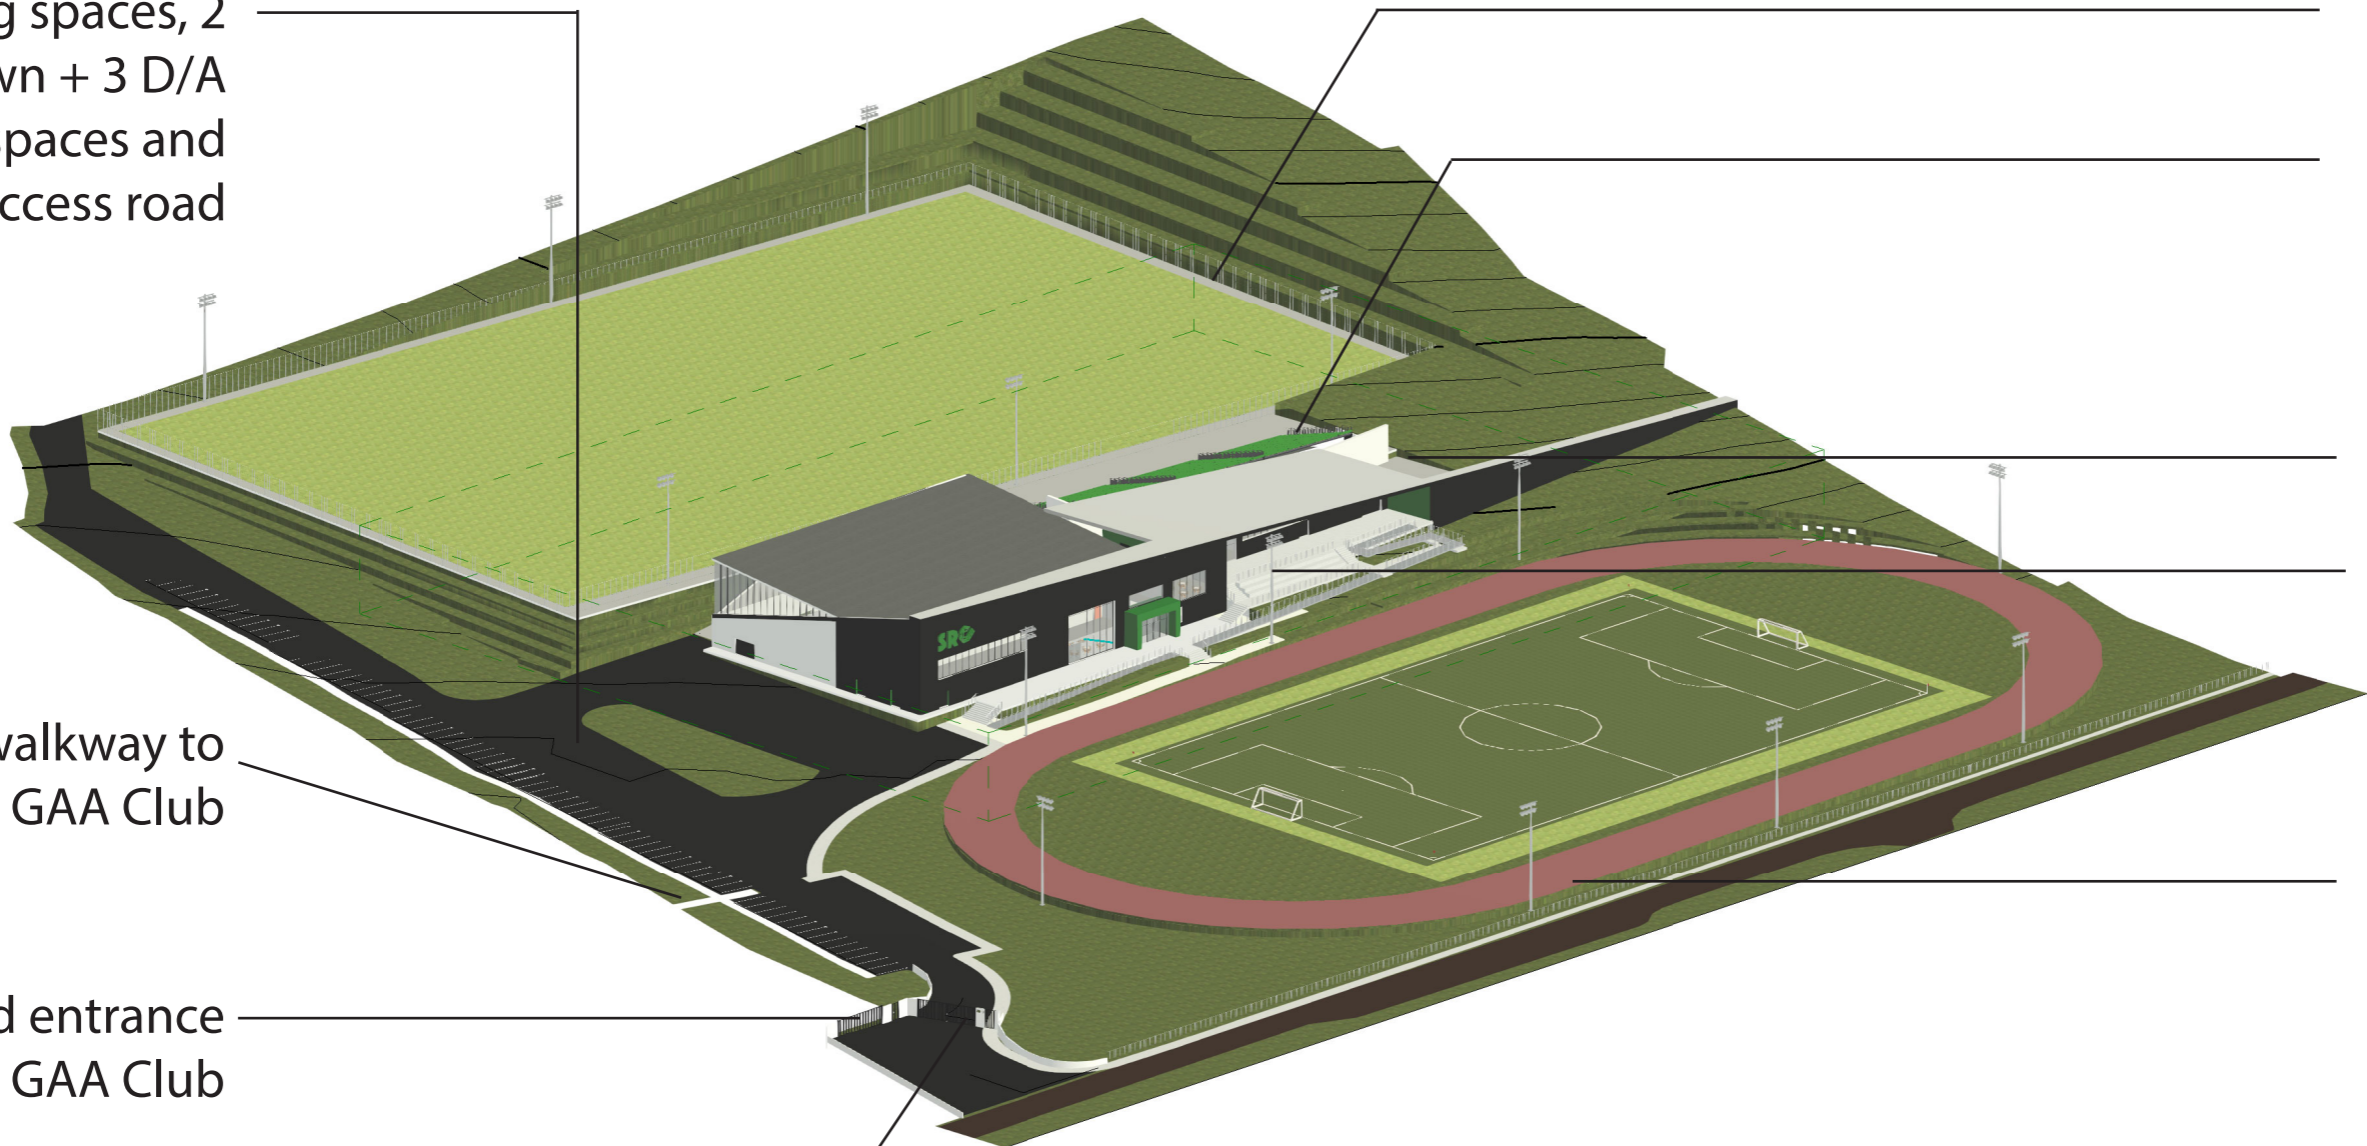

All Weather Pitch

110 parking spaces, 2 bus set down + 3 D/A parking spaces and access road

Pedestrian walkway to St Mary's GAA Club

Repositioned entrance to St Mary's GAA Club

New entrance gate

Nets behind goals

Spectators stand for pitch

Hurling wall

Viewing platform built into hill

8 Lane Running Track with Internal Grass Pitch

3D view from the front

3D view from the back

View from the Castlecarra Road

View from the All Weather Pitch