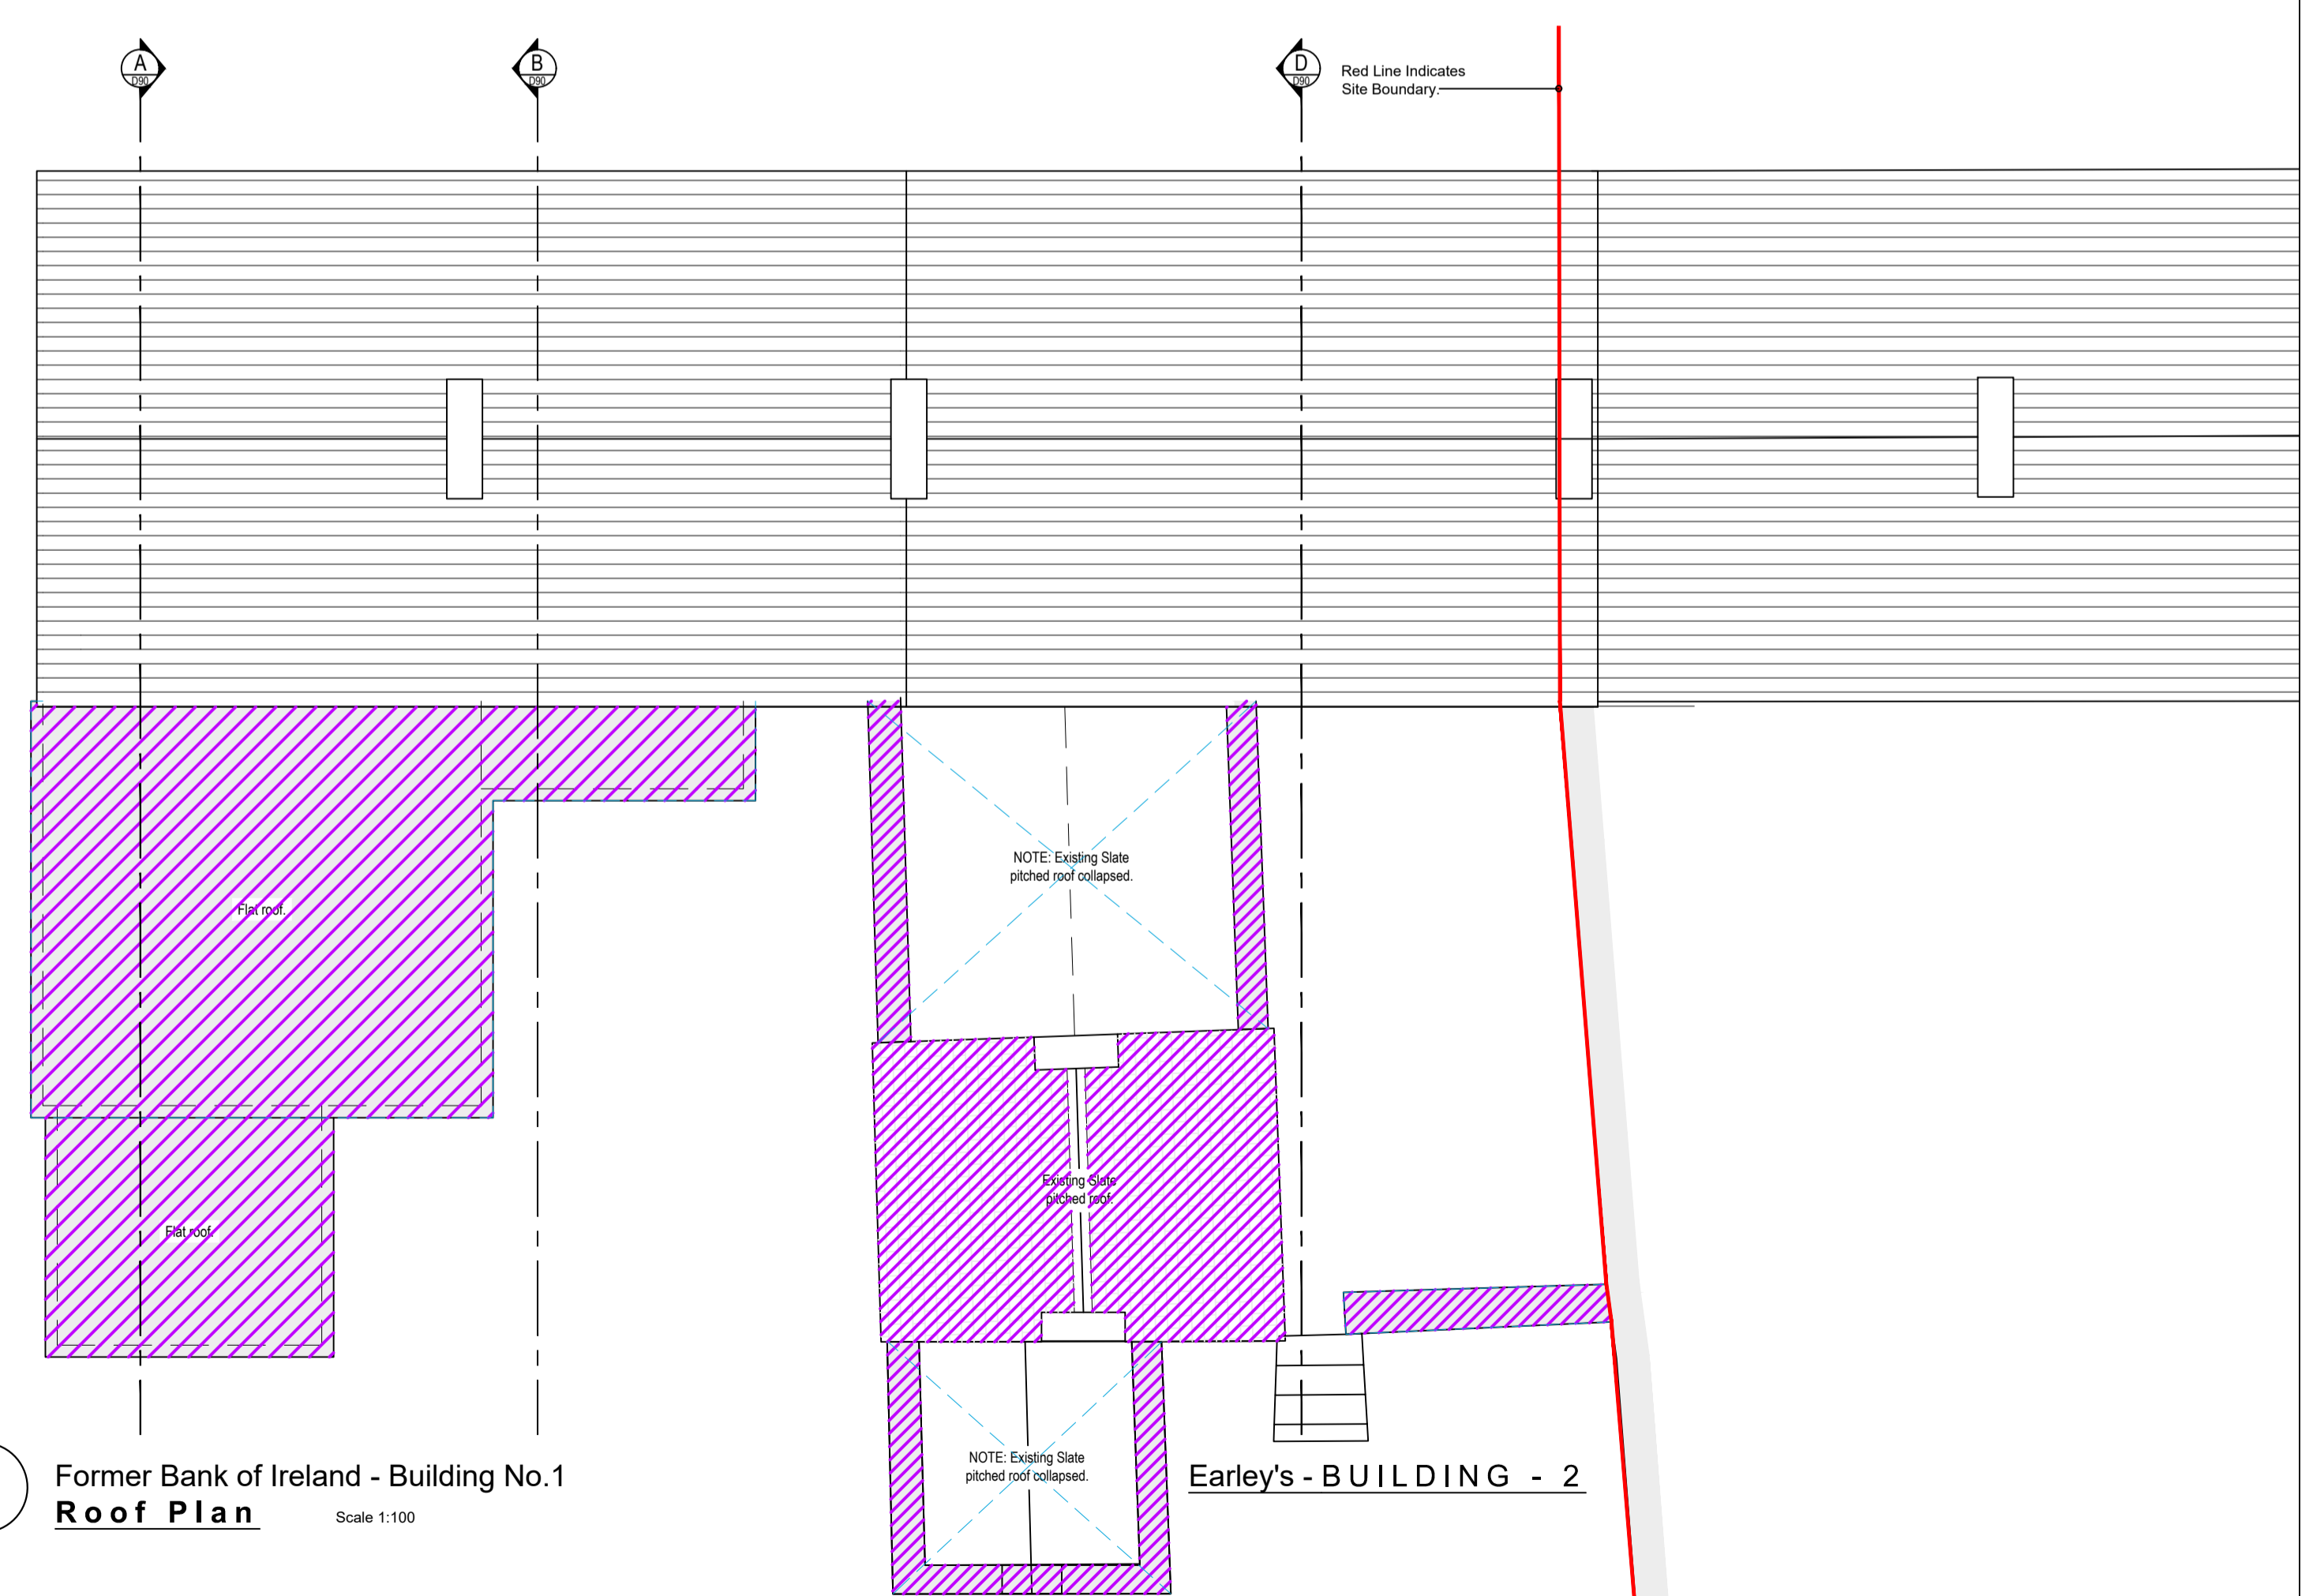

West Elevation Scale 1:100

Former Bank of Ireland - Building No. 1 Roof Plan Scale 1:100