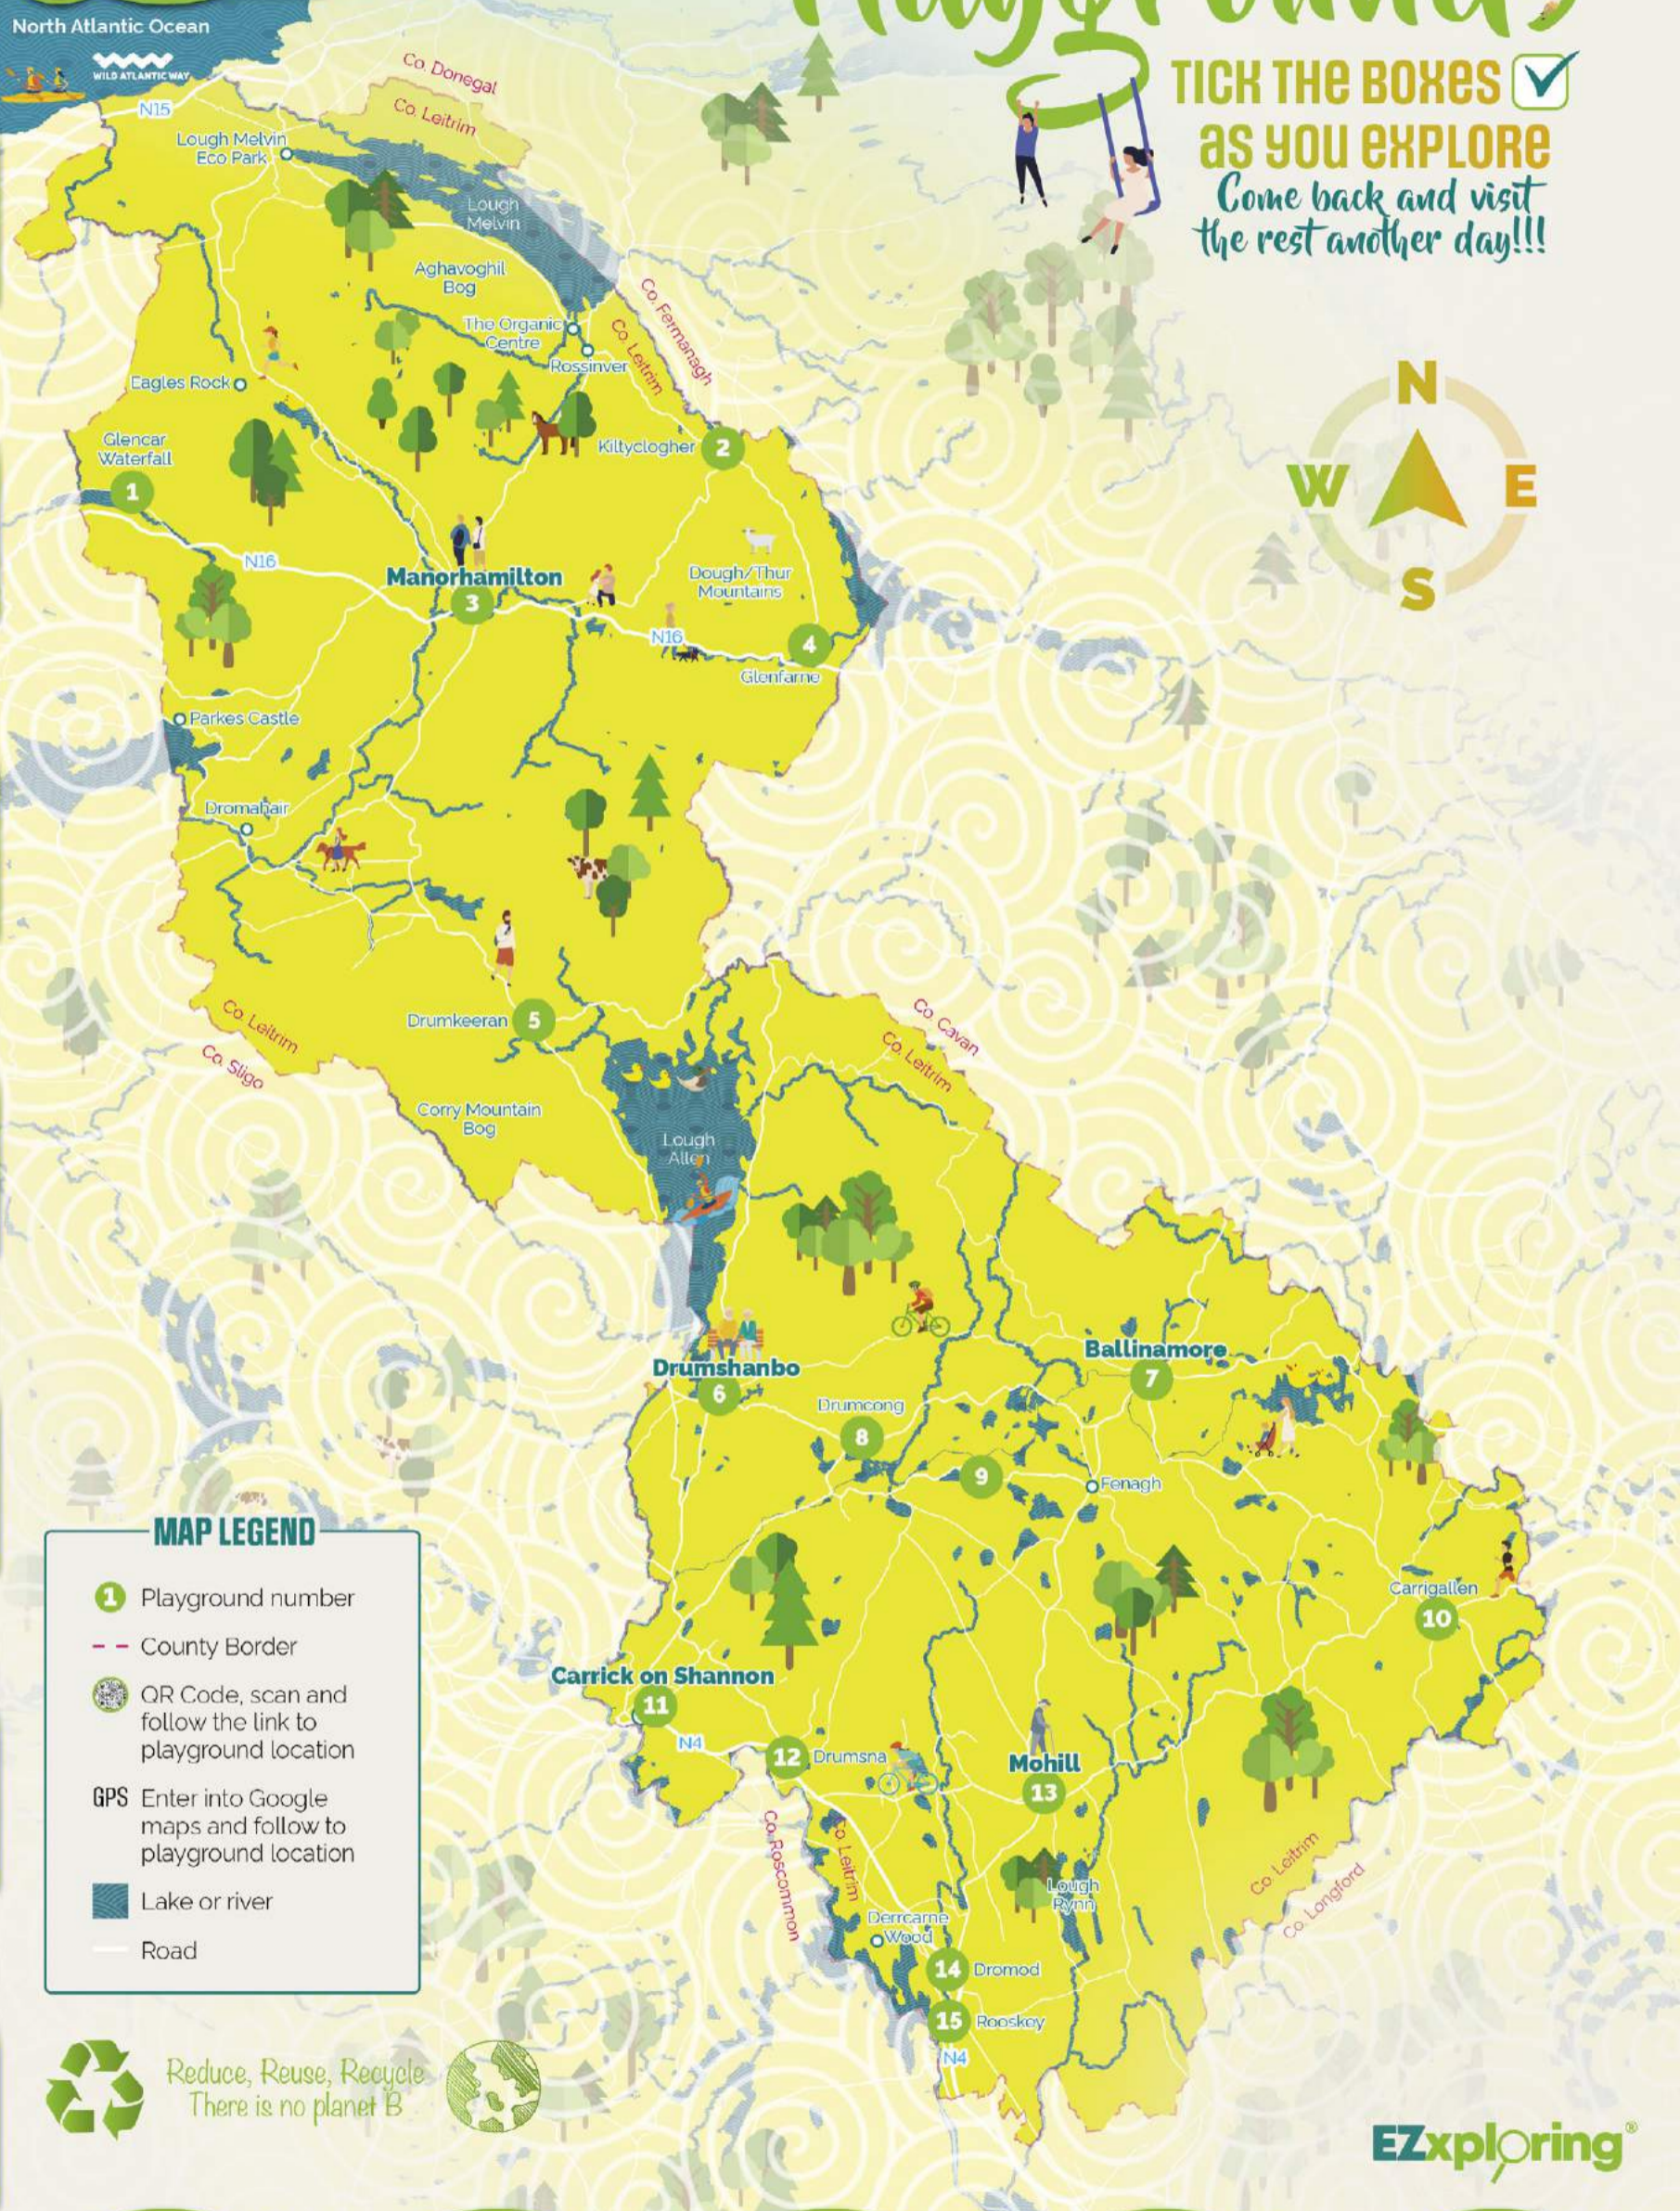

Leitrim's Playgrounds

TICK THE BOXES ☒ AS YOU EXPLORE
Come back and visit the rest another day!!!

2
KILTYCLOGHER
GPS: 54.35652, -8.03529

1
GLENCAR
GPS: 54.33807, -8.36913

3
MANORHAMILTON
GPS: 54.30668, -8.18011

4
GLENFARNE
GPS: 54.28599, -8.00111

5
DRUMKEERAN
GPS: 54.16687, -8.13755

6
DRUMSHANBO
GPS: 54.03867, -8.04941

7
BALLINAMORE
GPS: 54.05665, -7.79560

8
DRUMCONG
GPS: 54.03218, -7.97466

9
FENAGH
GPS: 54.01778, -7.90141

10
CARRIGALLEN
GPS: 53.97463, -7.646135

11
CARRICK ON SHANNON
GPS: 53.94949, -8.08119

12
DRUMSNA
GPS: 53.92841, -8.00734

13
MOHILL
GPS: 53.92178, -7.85910

14
DROMOD
GPS: 53.85836, -7.91891

15
ROOSKEY
GPS: 53.83211, -7.91801

MAP LEGEND

- 1 Playground number
- - County Border
- QR Code, scan and follow the link to playground location
- GPS Enter into Google maps and follow to playground location
- Lake or river
- Road

Reduce, Reuse, Recycle
There is no planet B

EZexploring